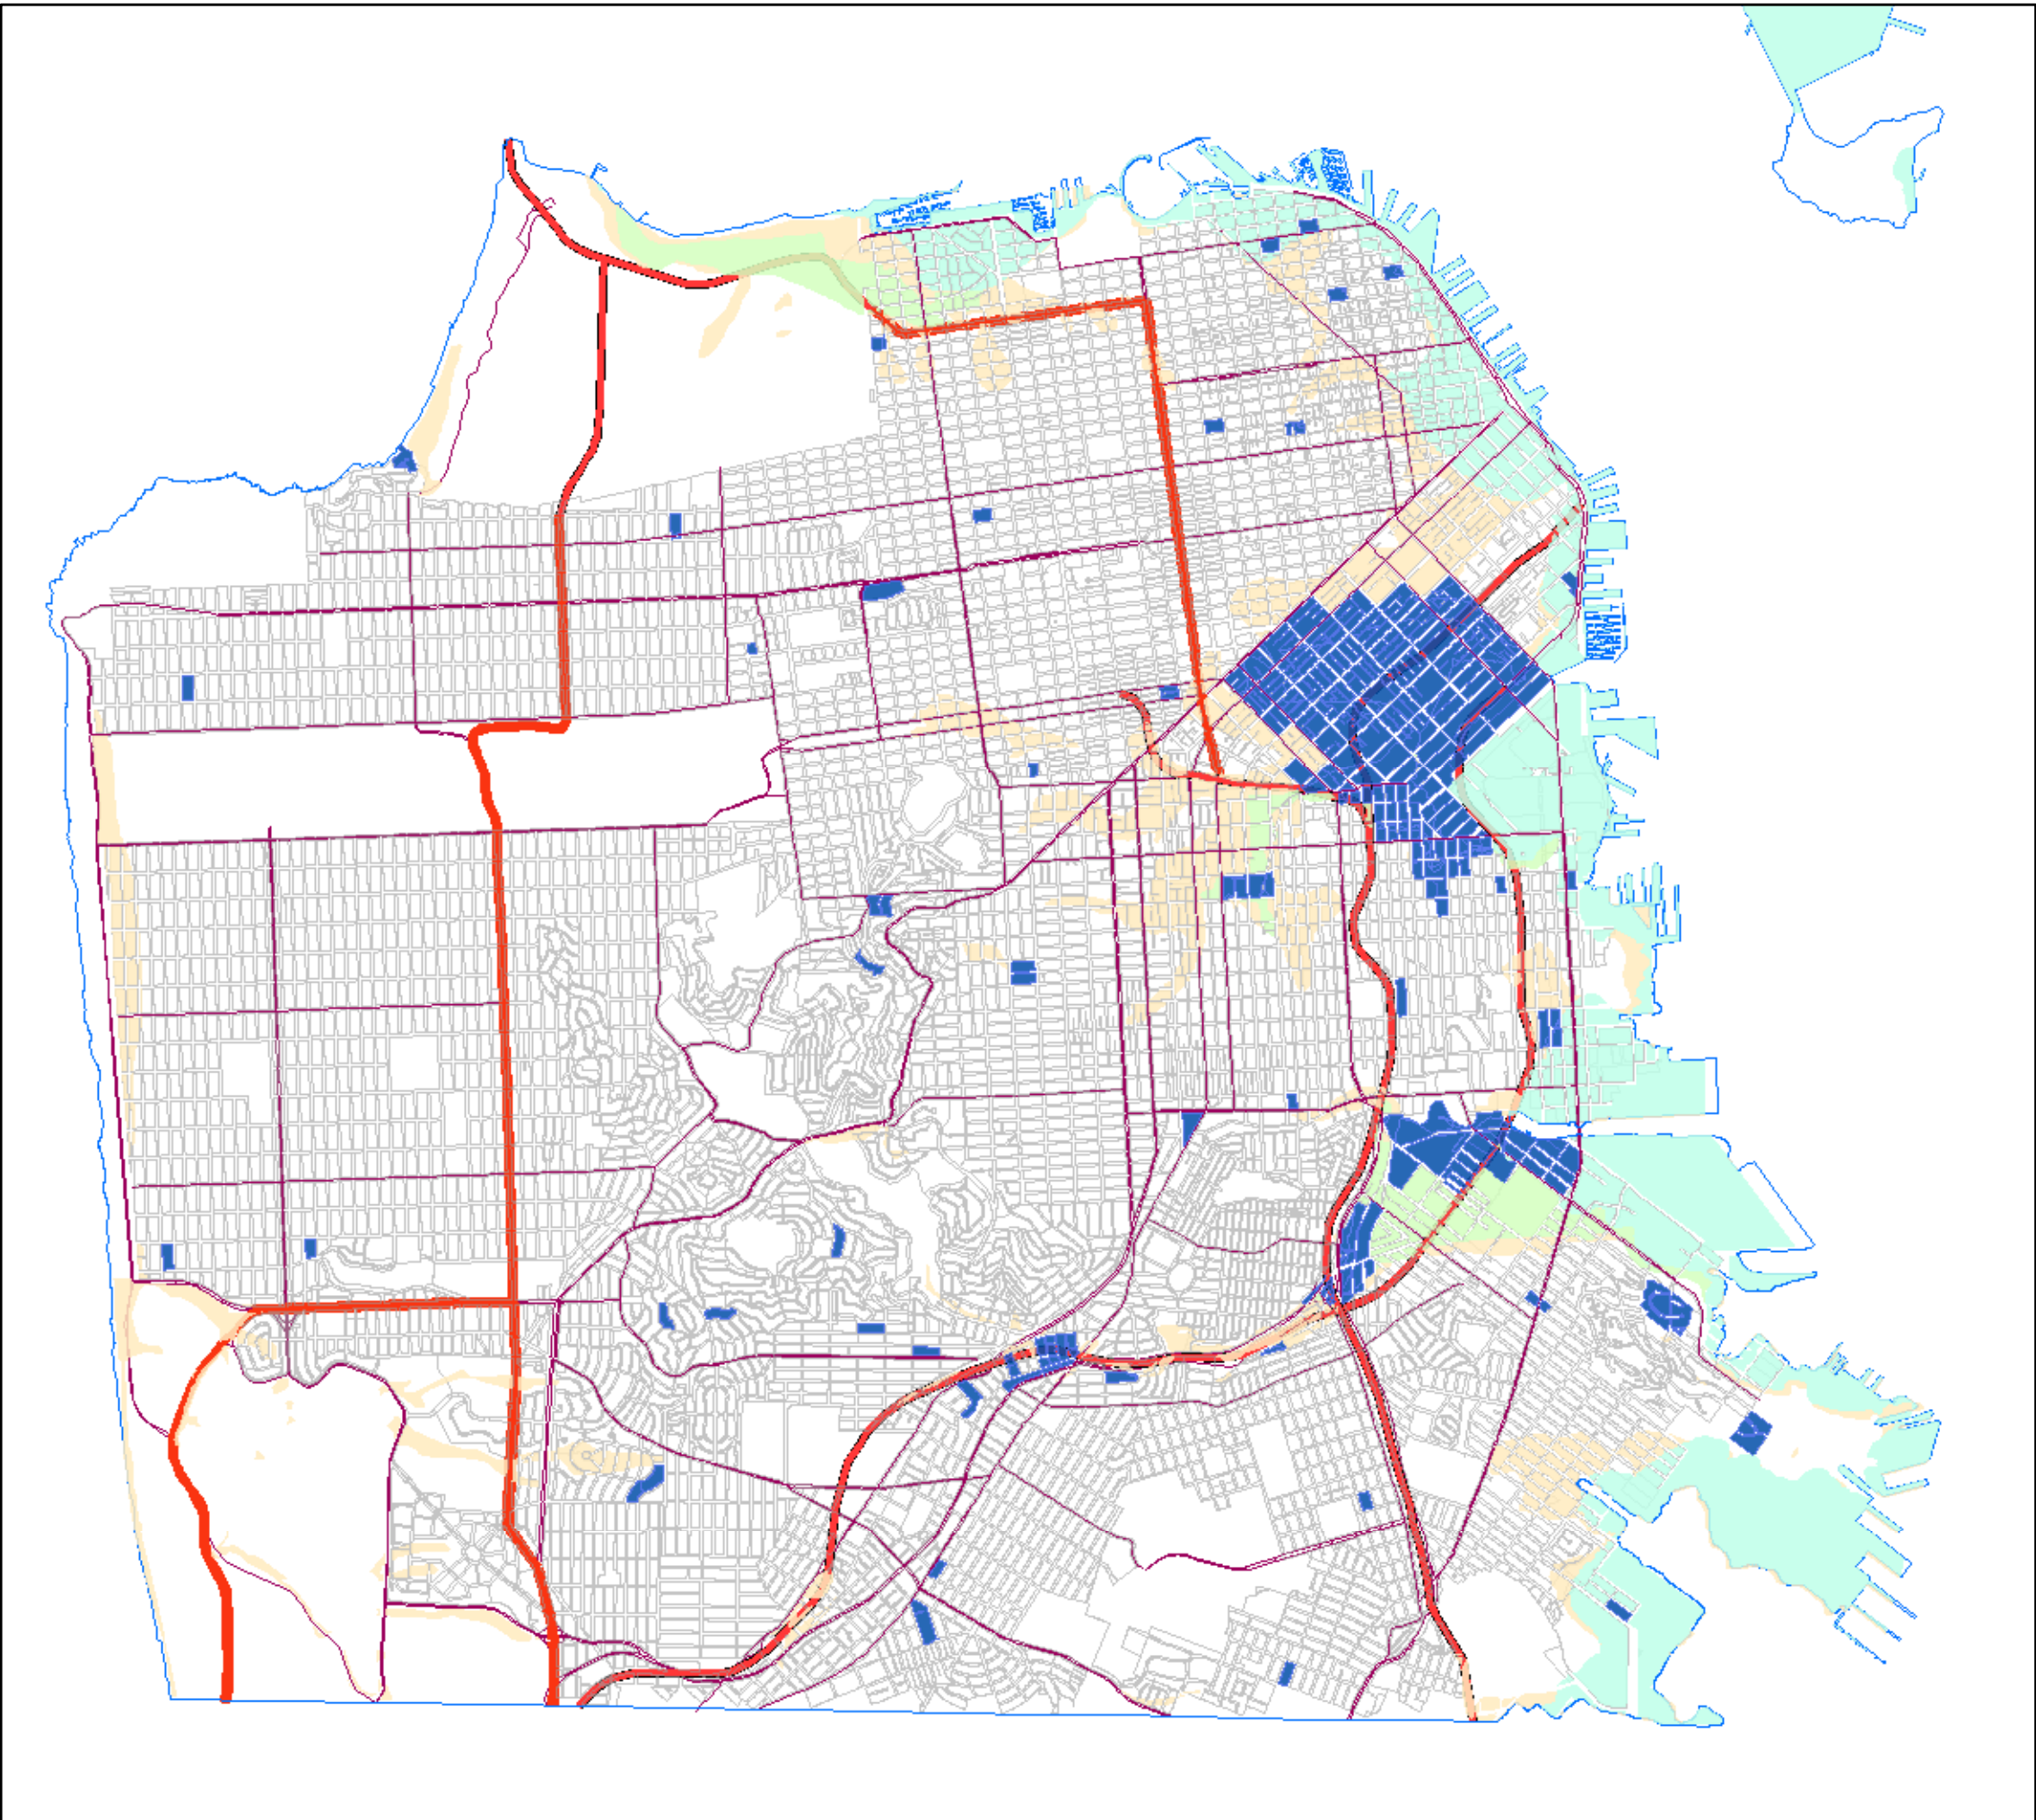

San Francisco Public Utilities Commission Blocks of Interest

Legend

- freeway
 - Highway
 - arterial
 - SF Shoreline
 - SF Blocks
- Blocks Of Interest**
- Blocks of Interest
 - Fill Areas
 - Historical Marsh Areas
 - Liquifaction areas